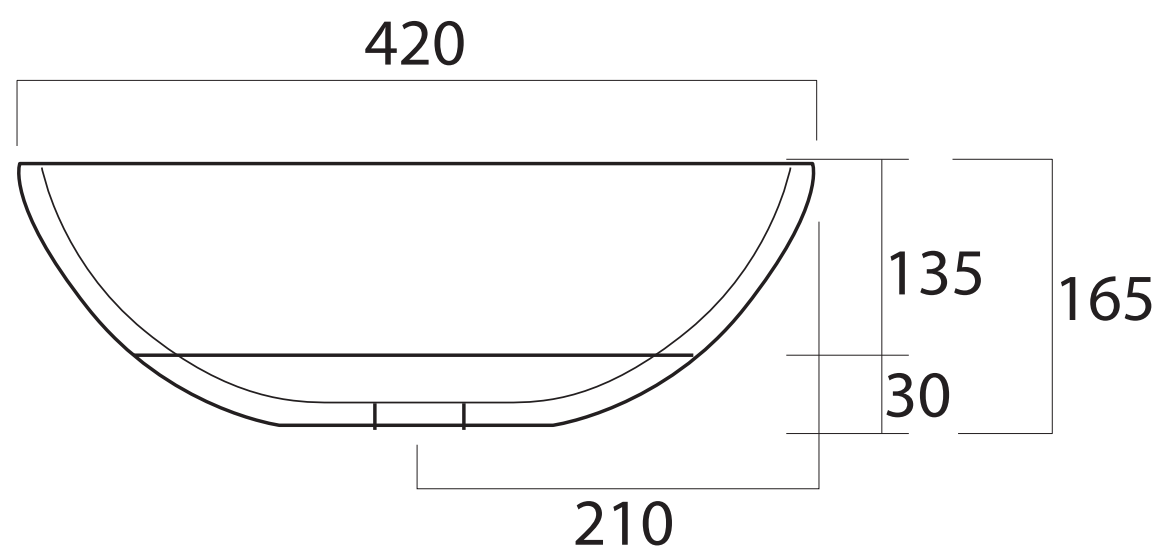

SOFTLY

incasso

cod. LOV04/6050FINC