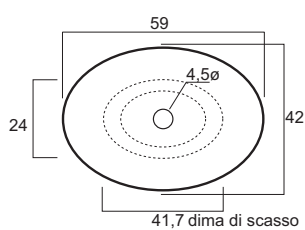

### LOV04/60SOFINC4

Lavabo ovale incasso cm. 4

Softly cm. 60

Recessed basin oval cm. 4

Softly cm. 60