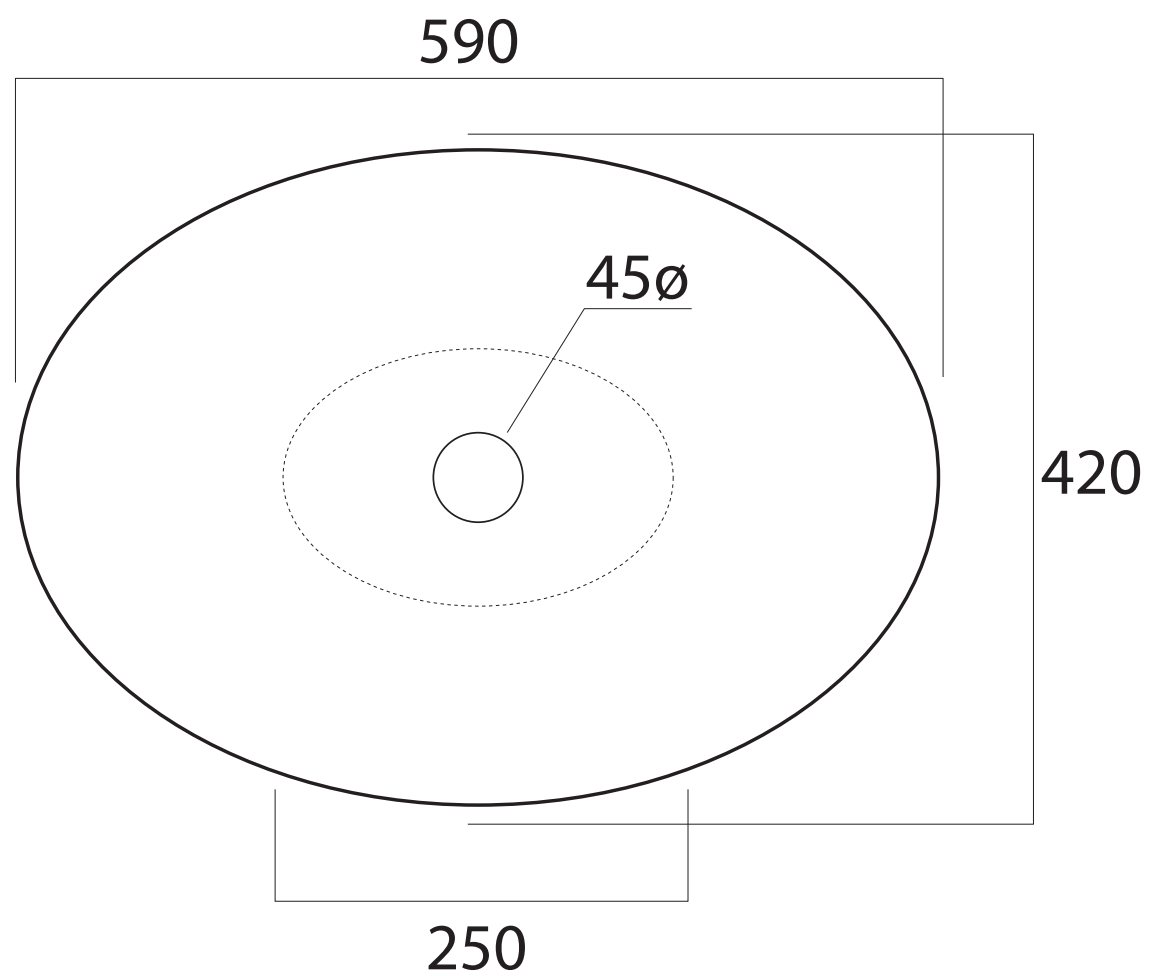

SOFTLY

incasso

cod. LOV04/6050FINC