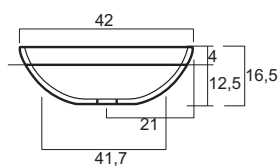

### LOV04/60SOFINC4

Lavabo ovale incasso cm. 4

Softly cm. 60

Recessed basin oval cm. 4

Softly cm. 60